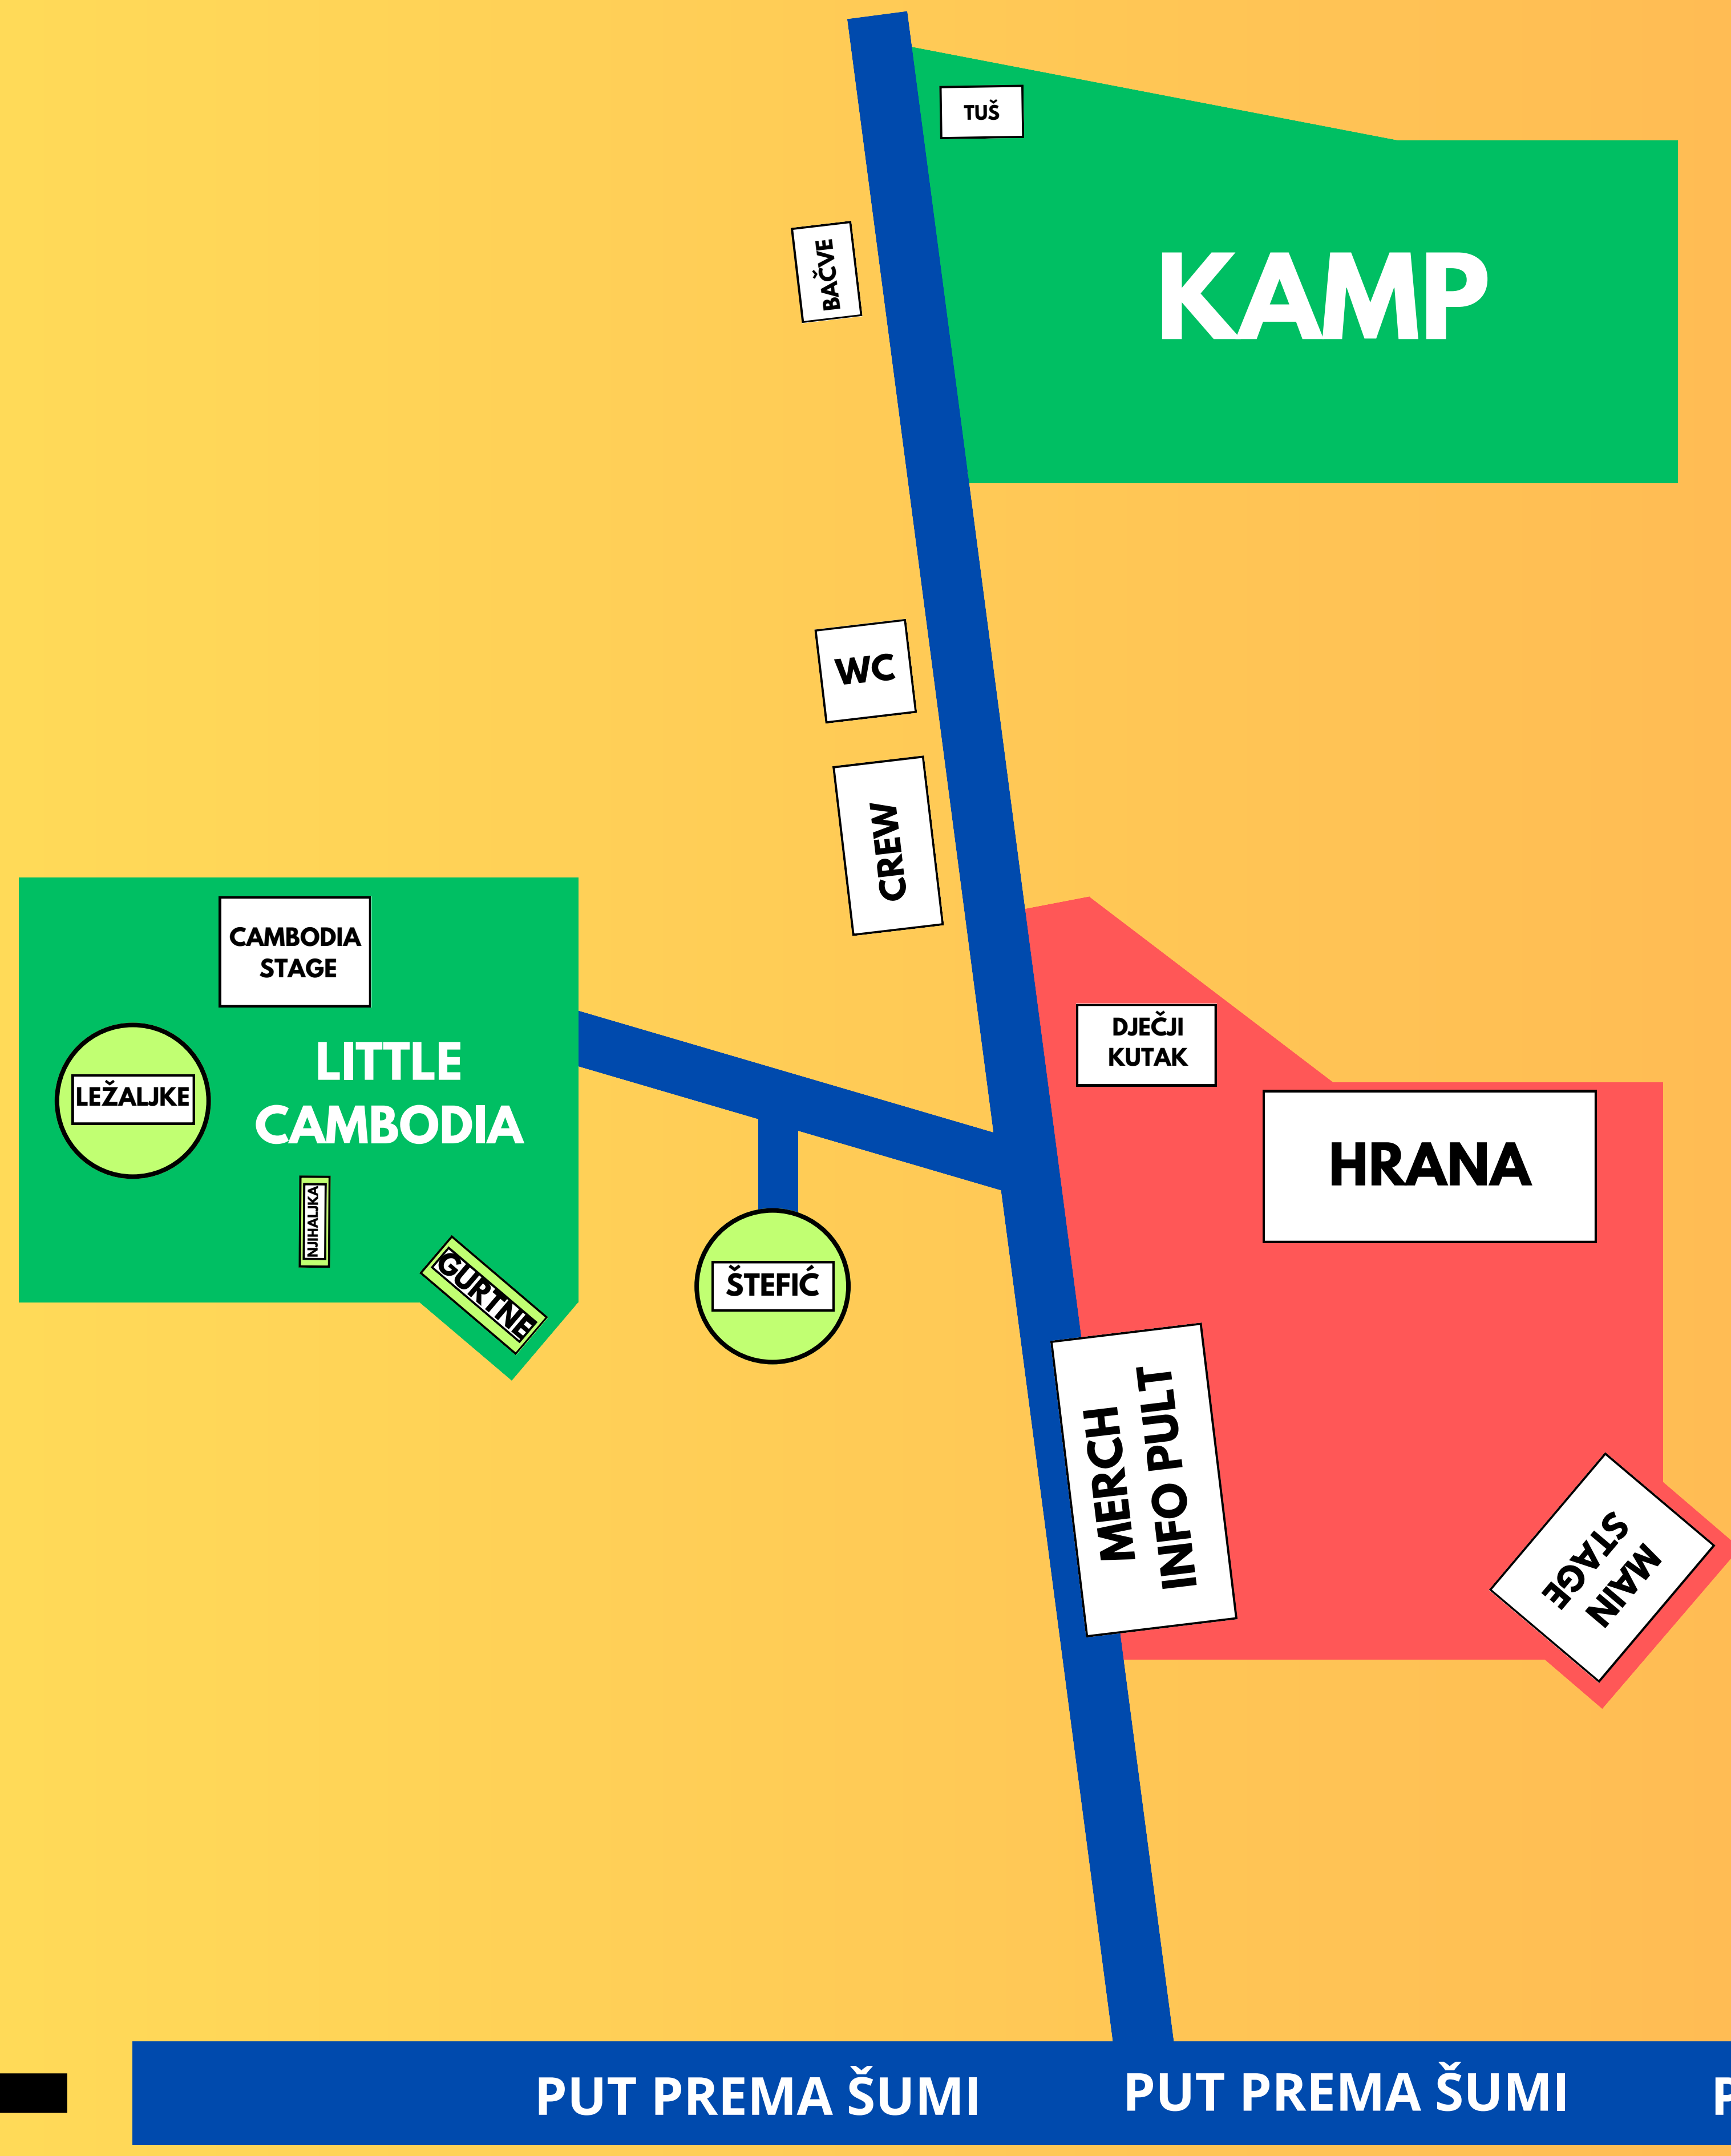

FARMFEST LOKACIJA

ŠUMA

PUT PREMA ŠUMI PUT PREMA ŠUMI PUT PREMA ŠUMI PUT PREMA ŠUMI PUT PREMA ŠUMI PUT PREMA ŠUMI

PARKING

↑
STRAHONINEC

POLEVE
POLEVE
POLEVE
POLEVE
POLEVE

KURŠANEC
↓

PARKING